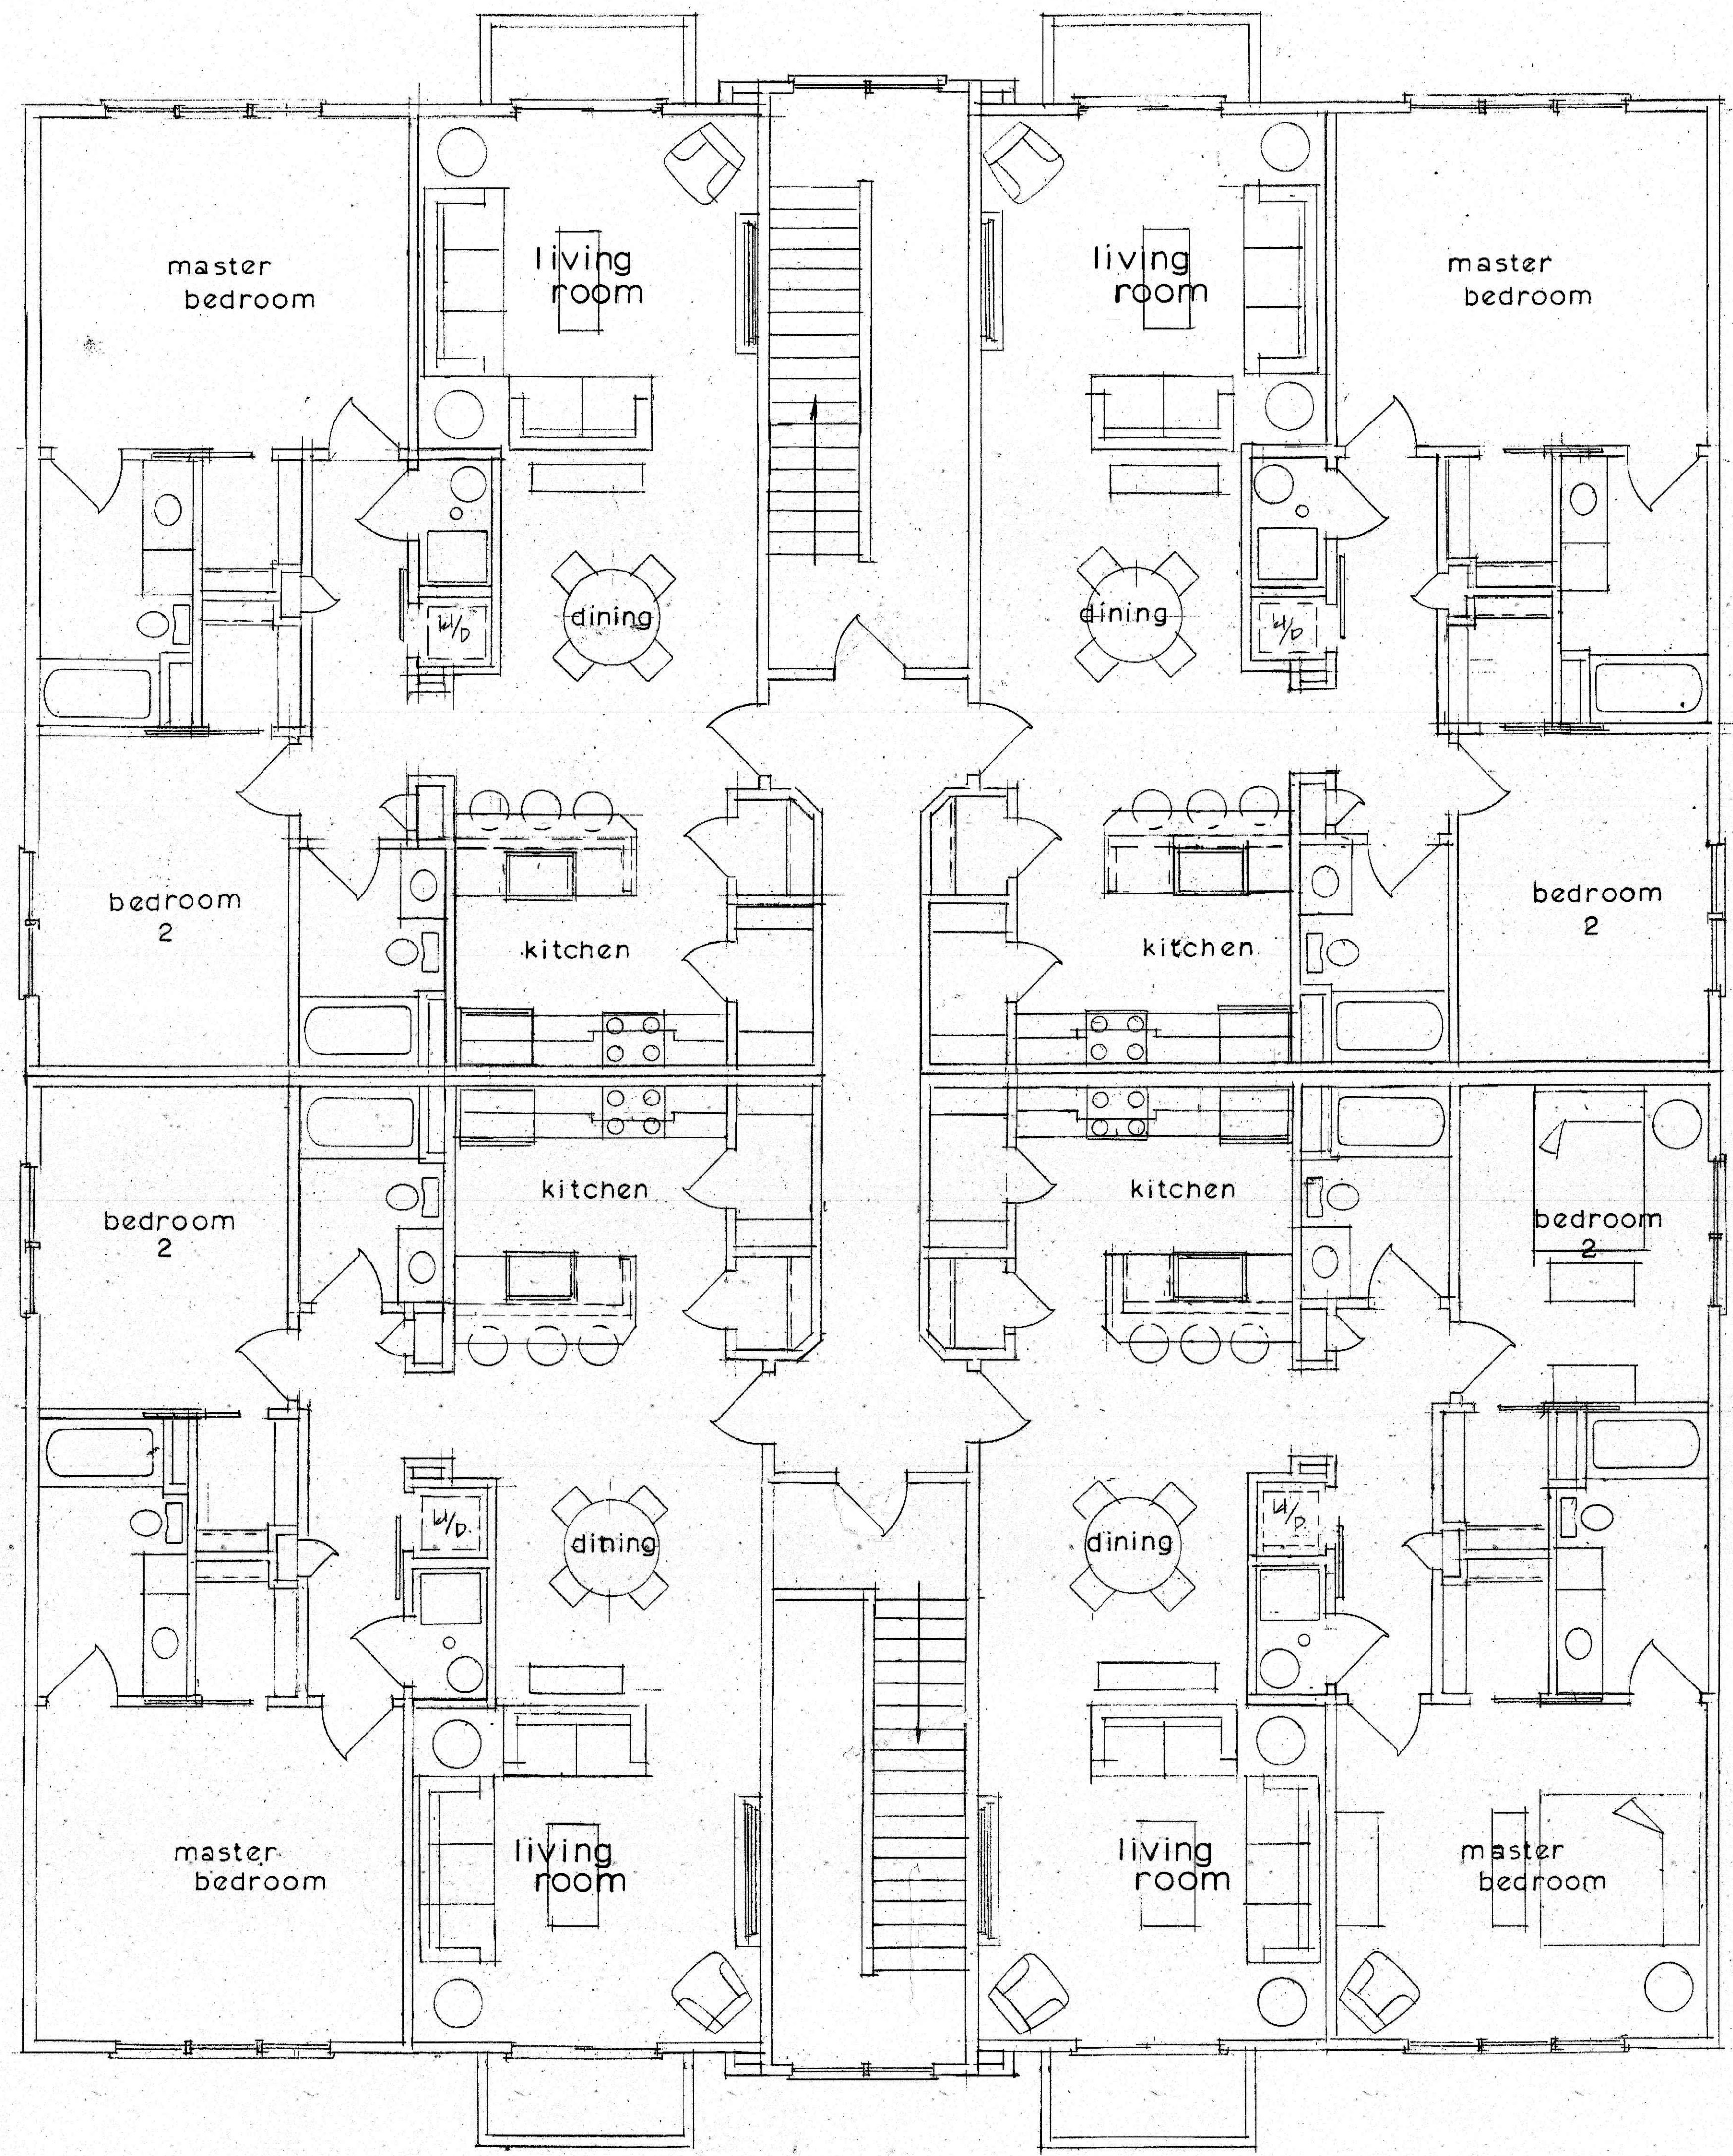

third floor plan

1/4" = 1'-0"
1315 S.F. PER UNIT