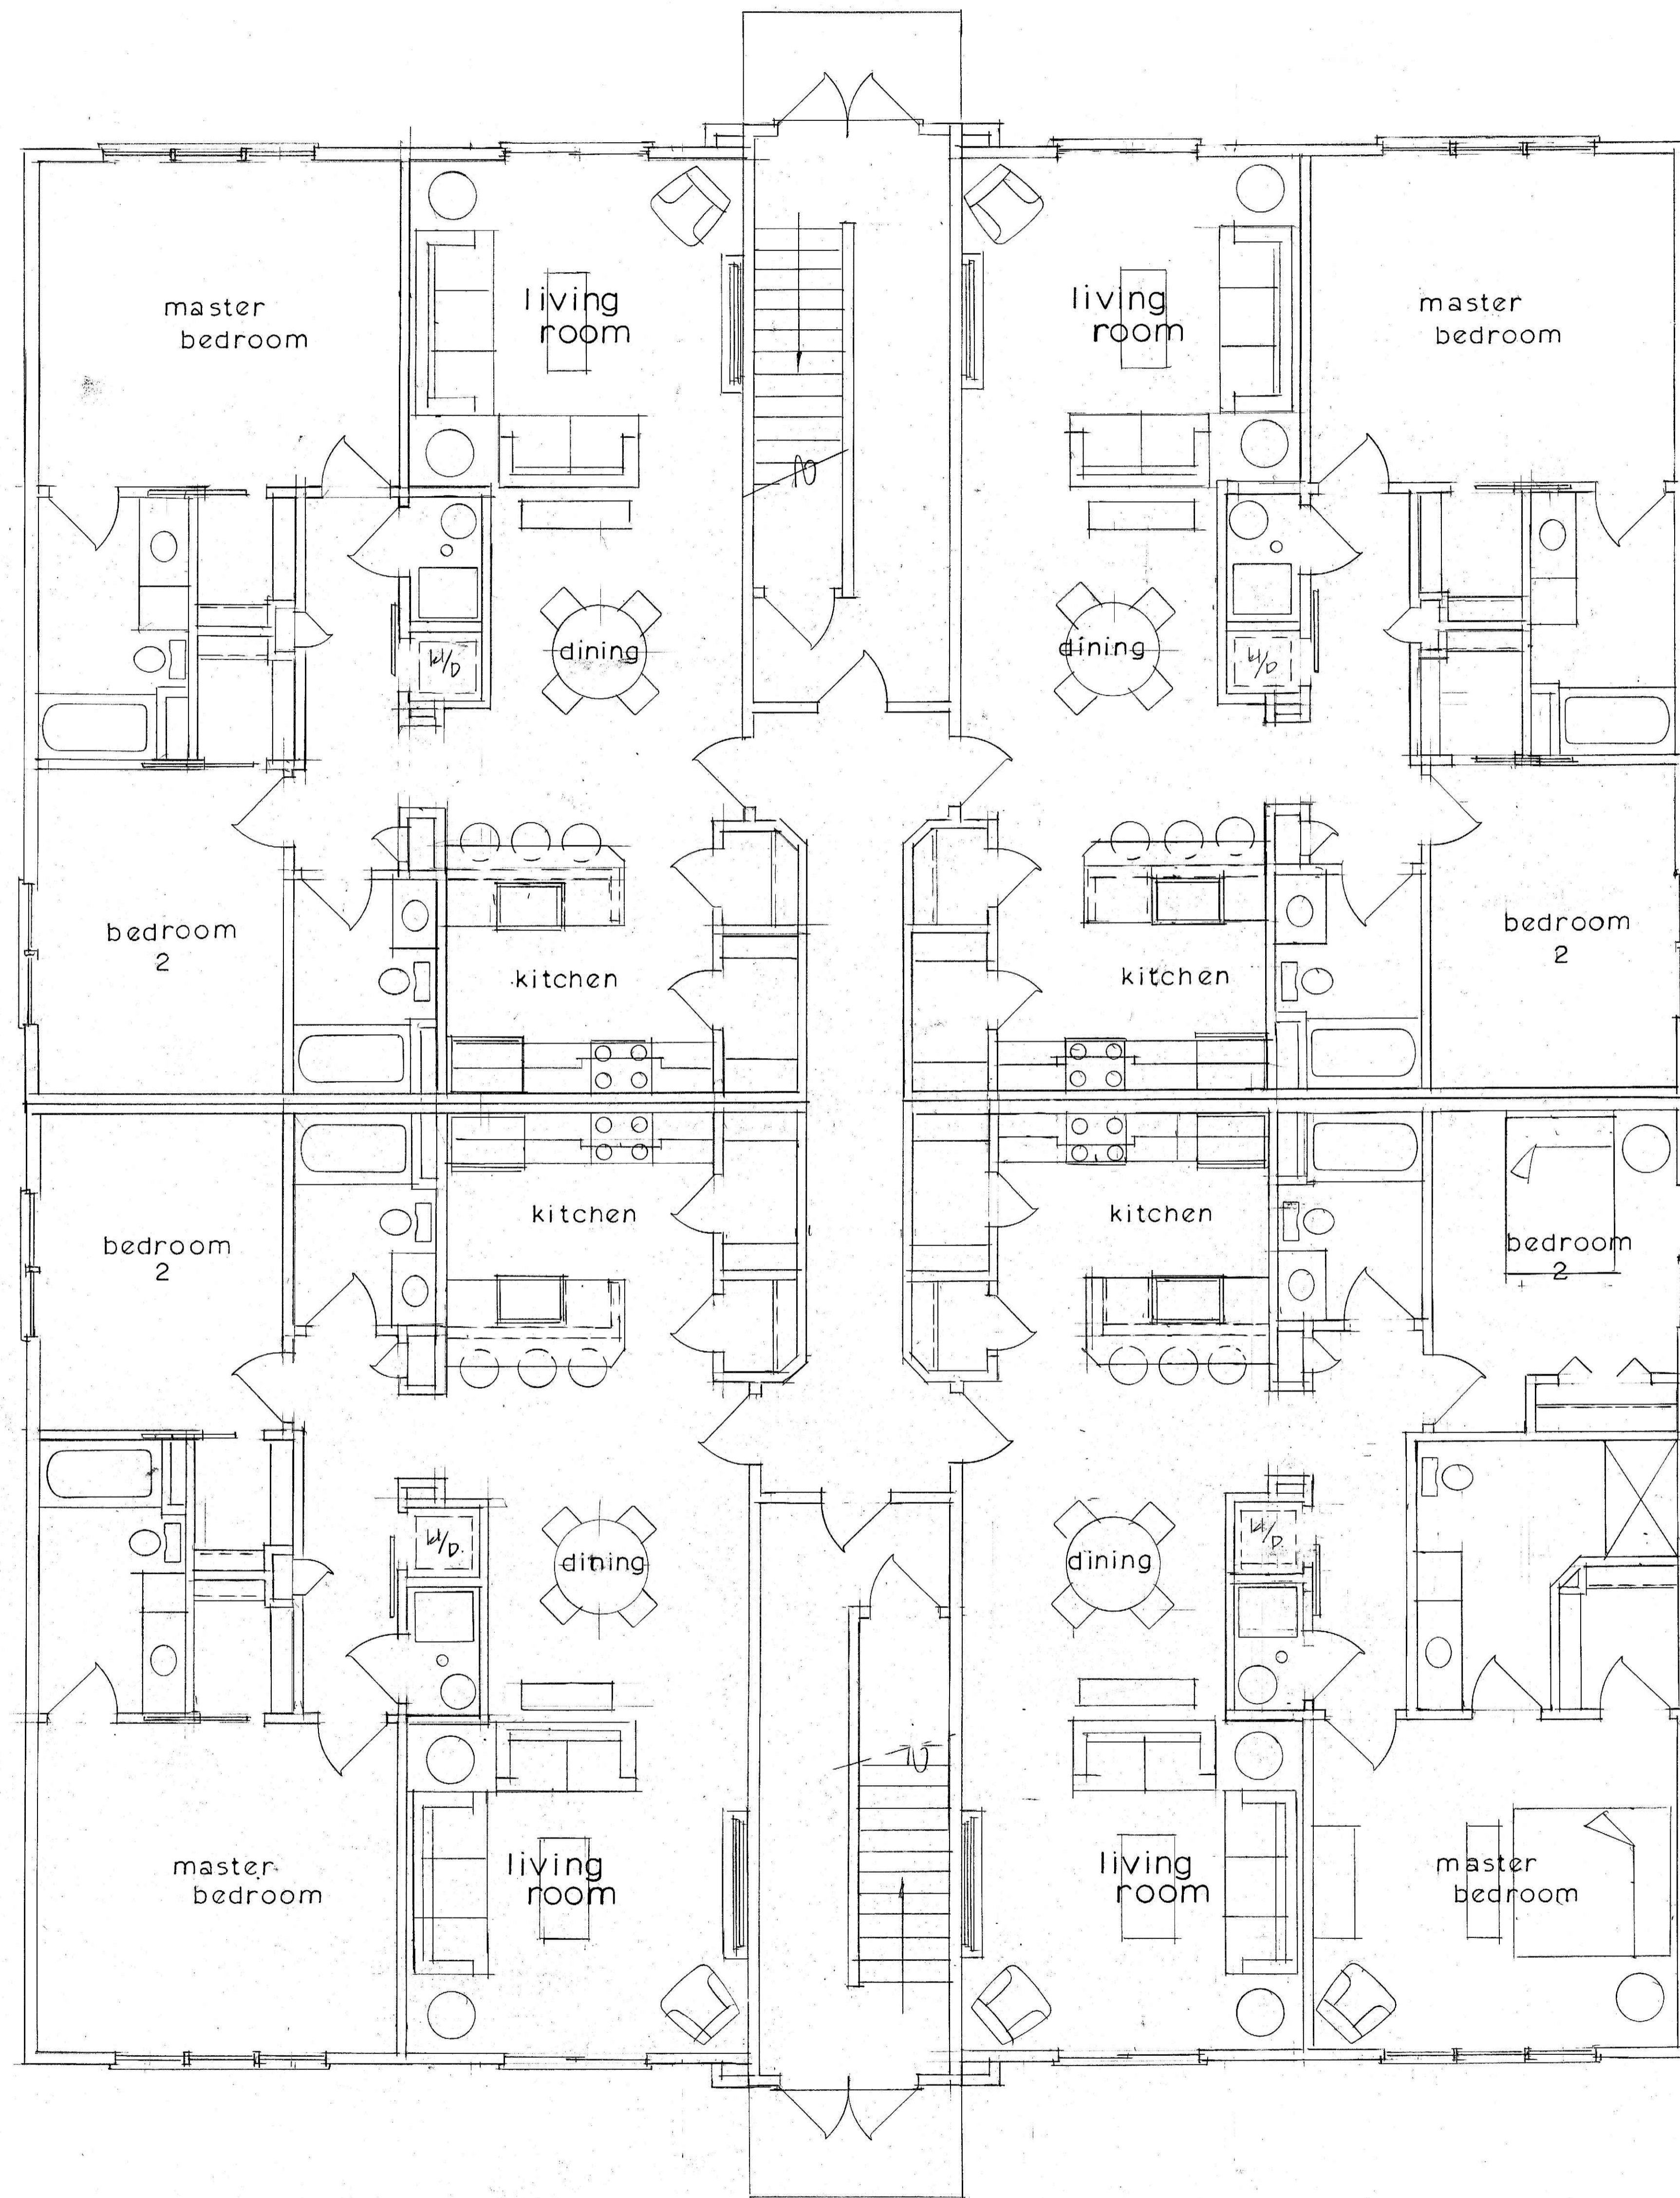

first floor plan

1/4" = 1'-0"
215 SF PER UNIT