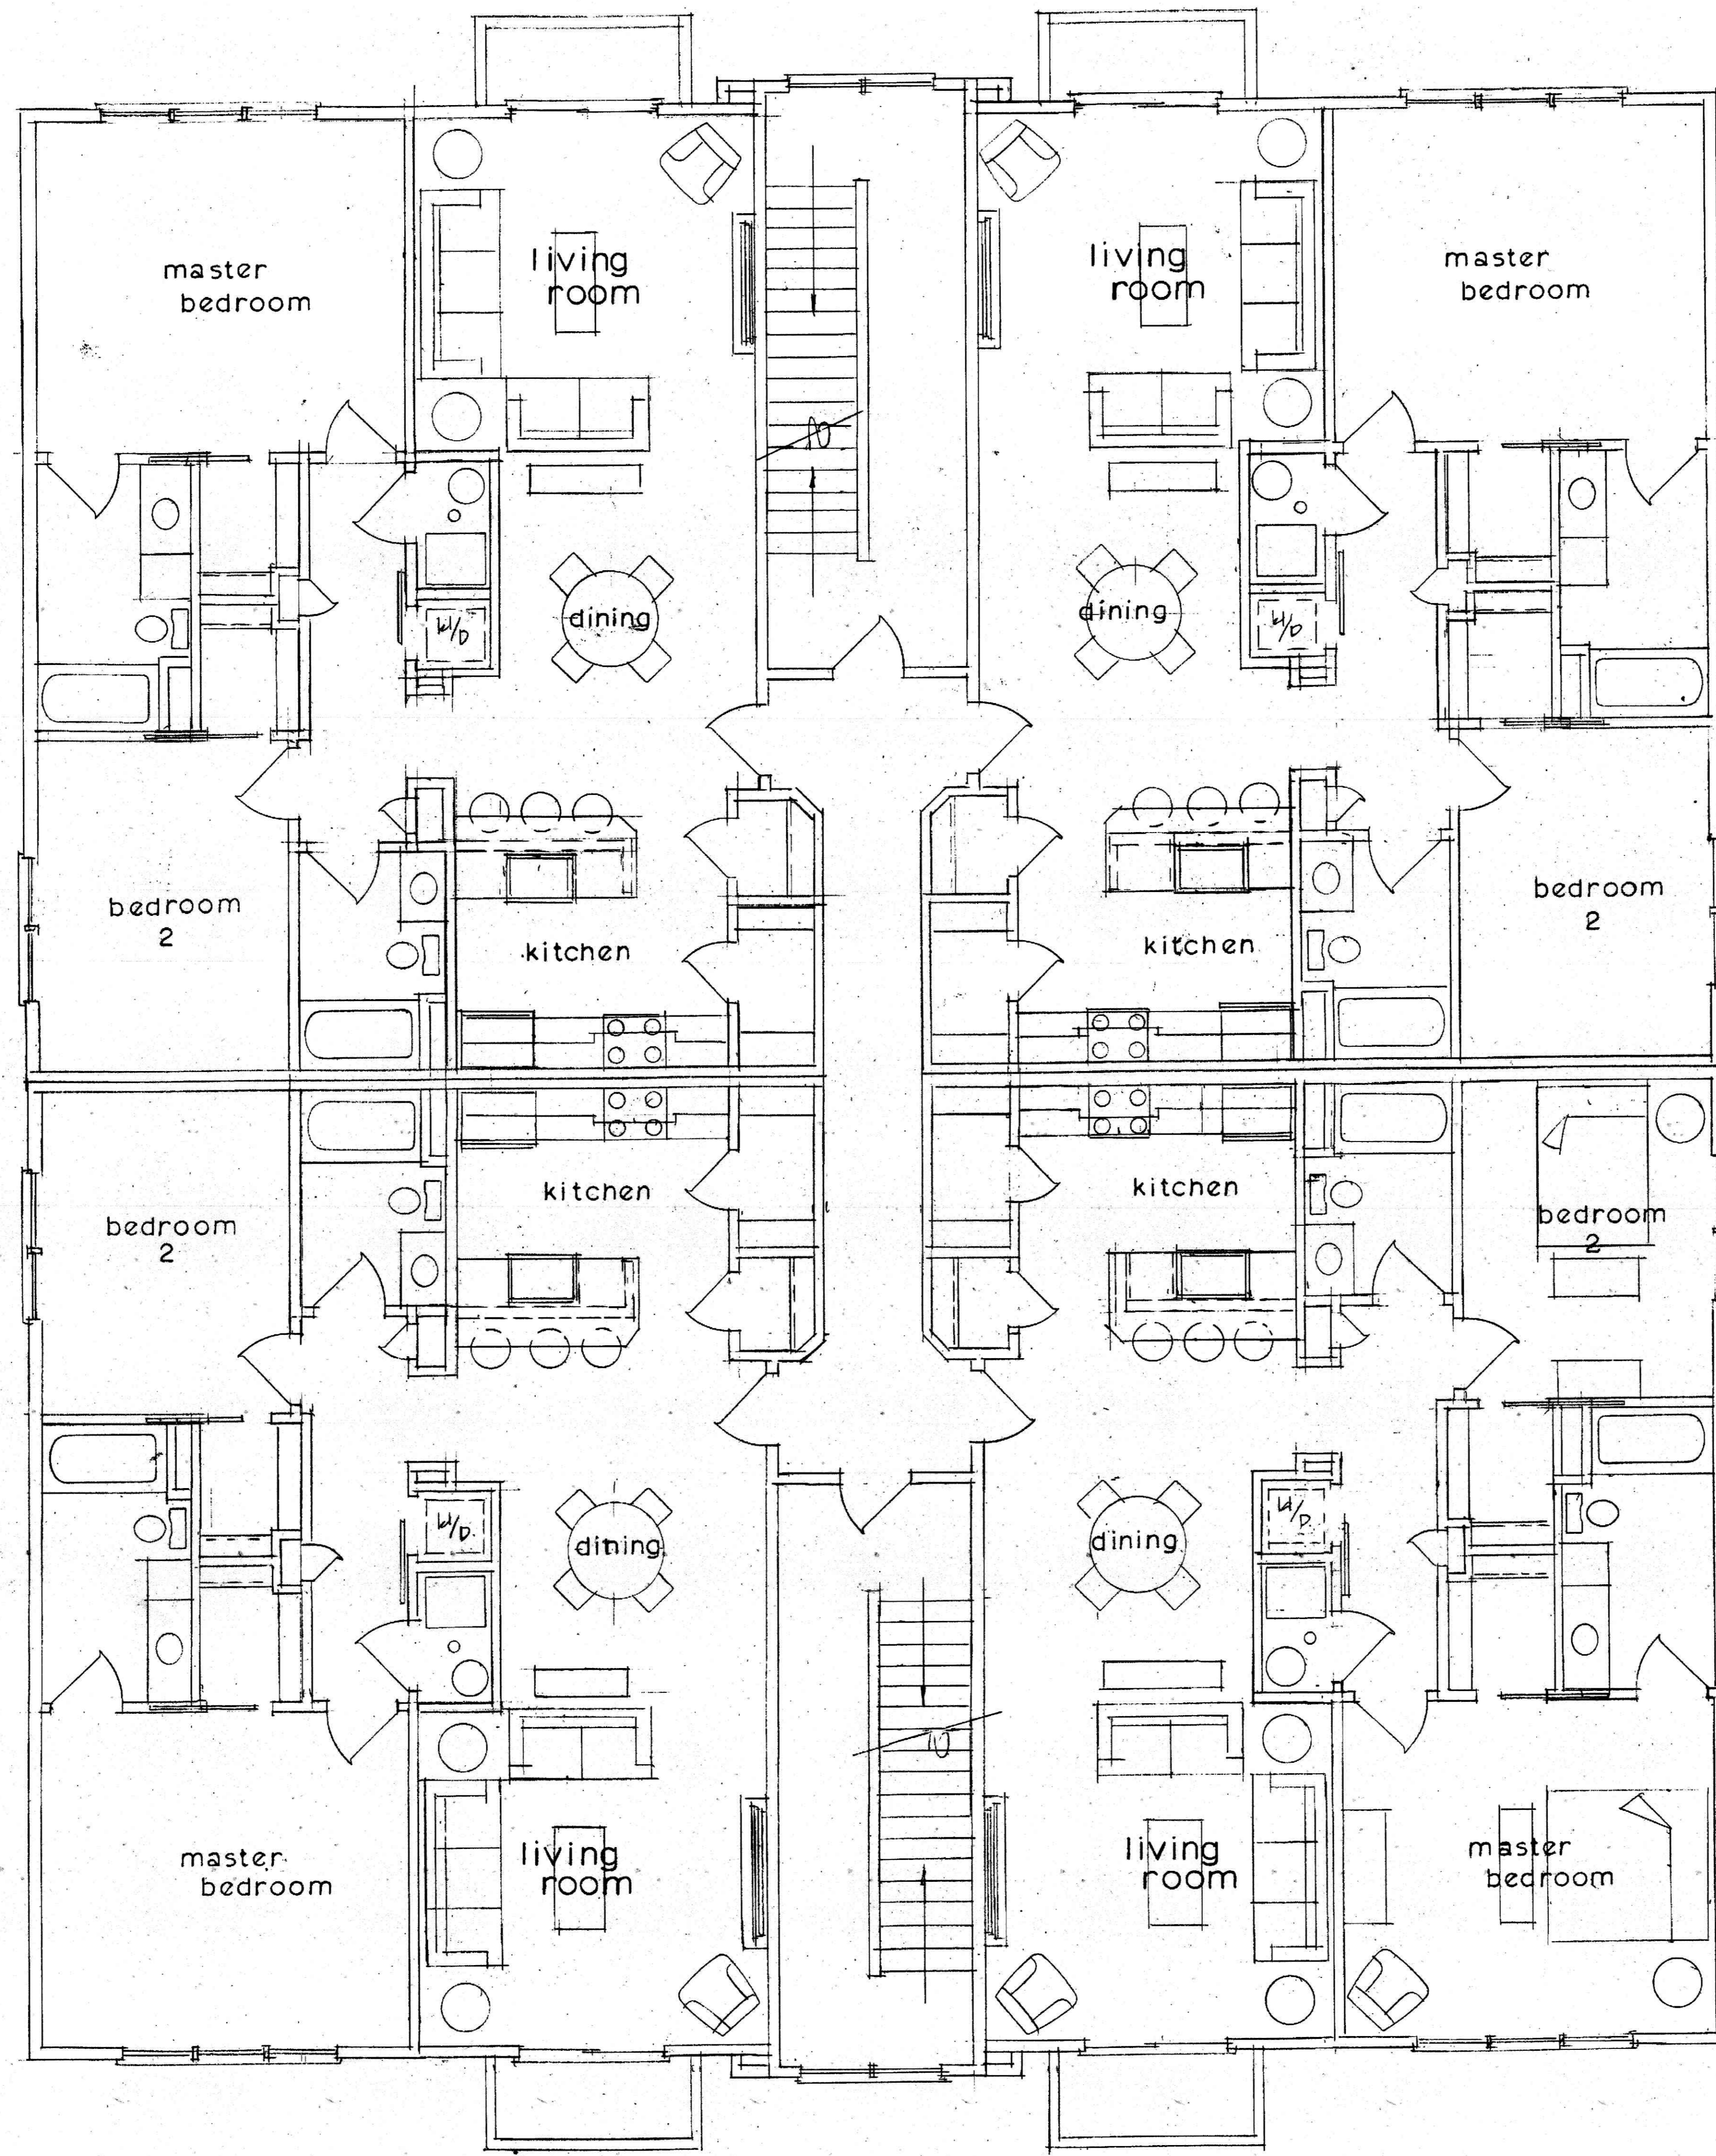

second floor plan

1/4" = 1'-0"
1315 SF. PER UNIT.

ANDERSON - 12 UNIT.